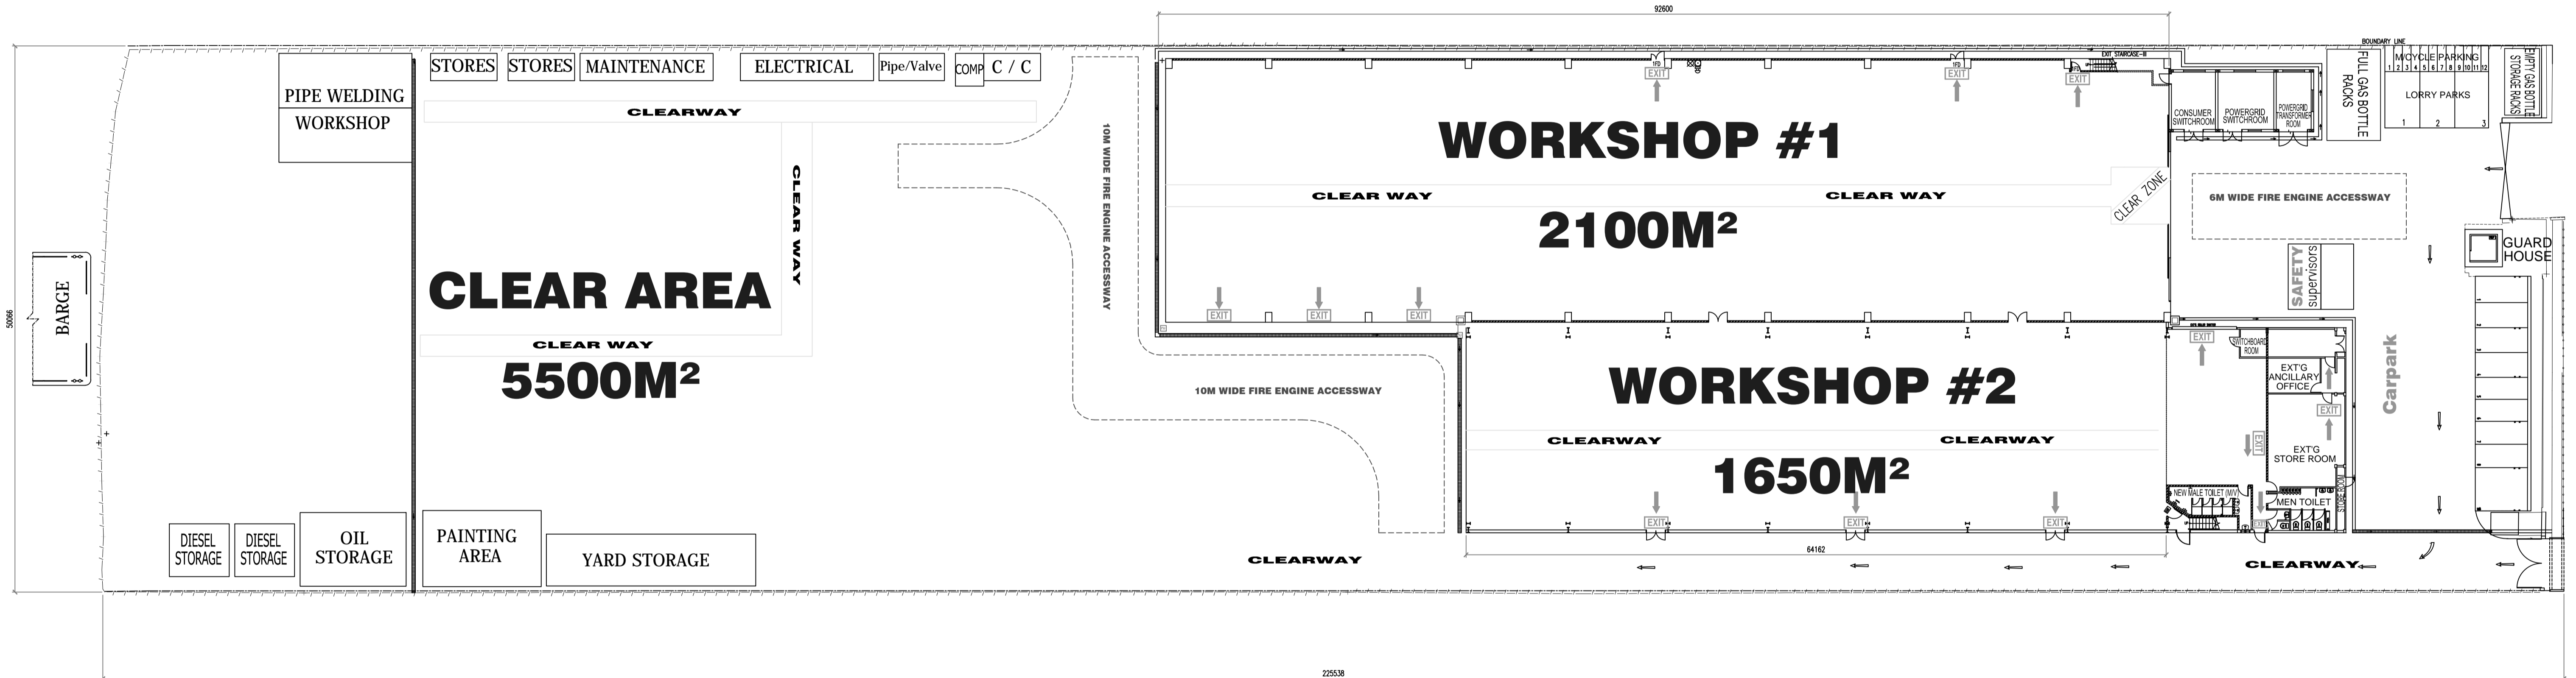

STRATEGIC MARINE (S) Pte Ltd

SHIPYARD PLAN

FLOATING BARGE

ELEVATION 2
SCALE 1:200