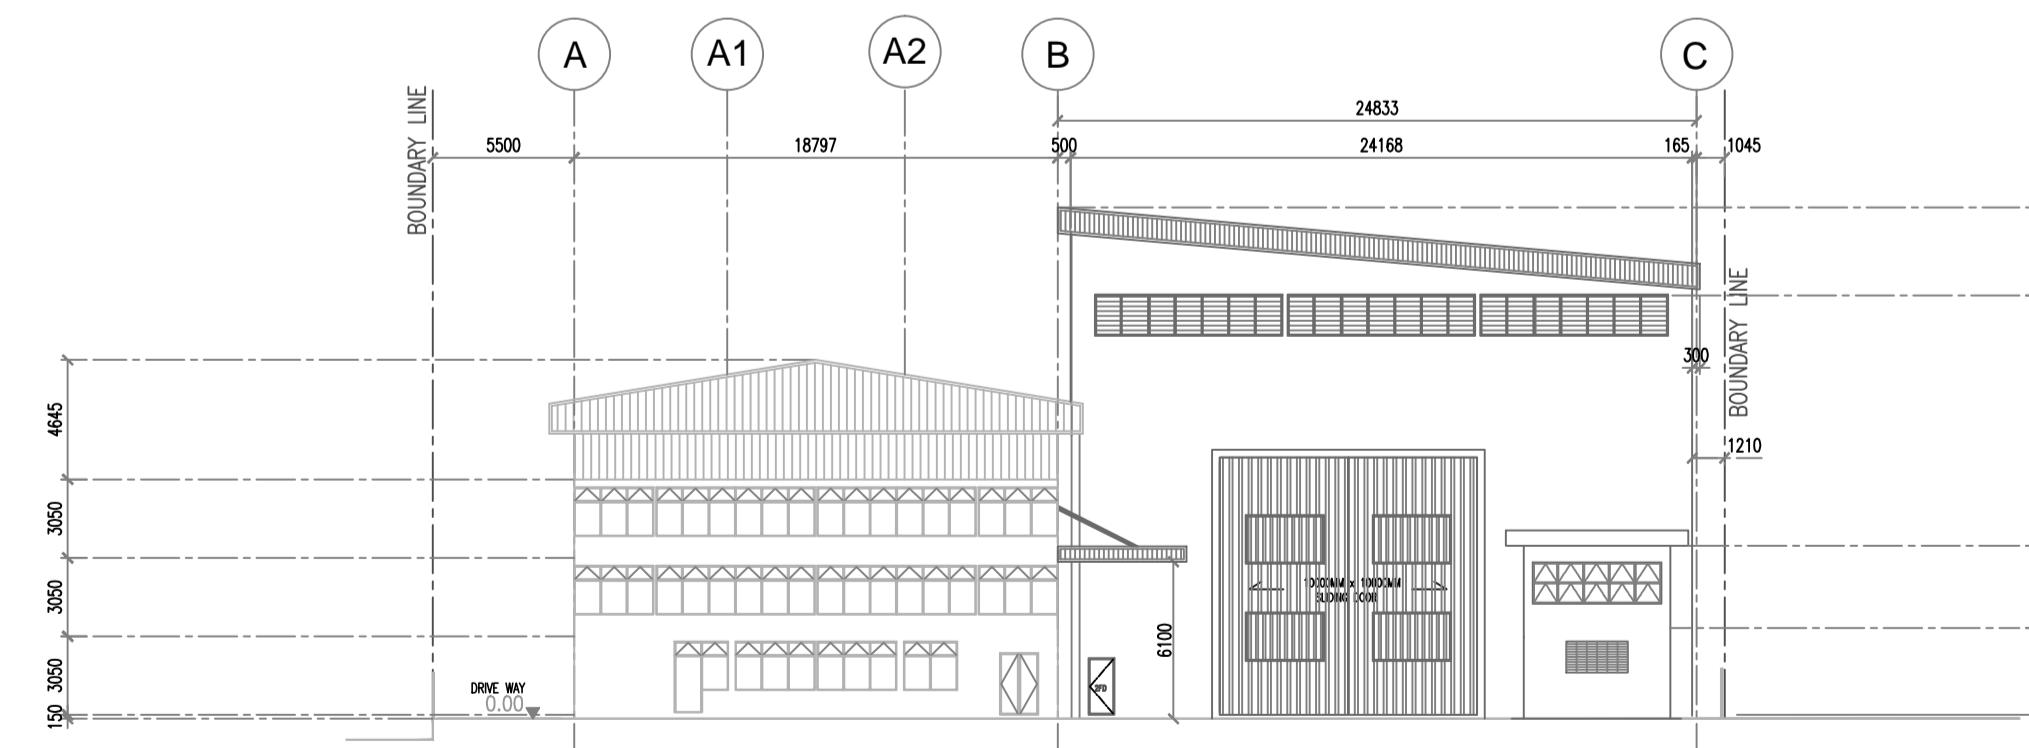

STRATEGIC MARINE (S) Pte Ltd

SHIPYARD PLAN

FLOATING BARGE

ELEVATION 2
SCALE 1:200